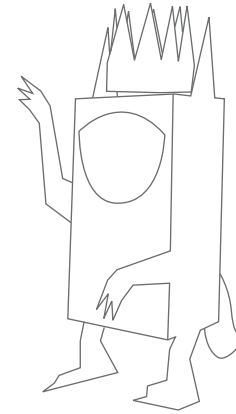

MAX

original character by Maurice Sendak
paper template by Marshall Alexander
created for TerribleYellowEyes.com

1 2 3 glue order

----- foldlines

————— cutlines