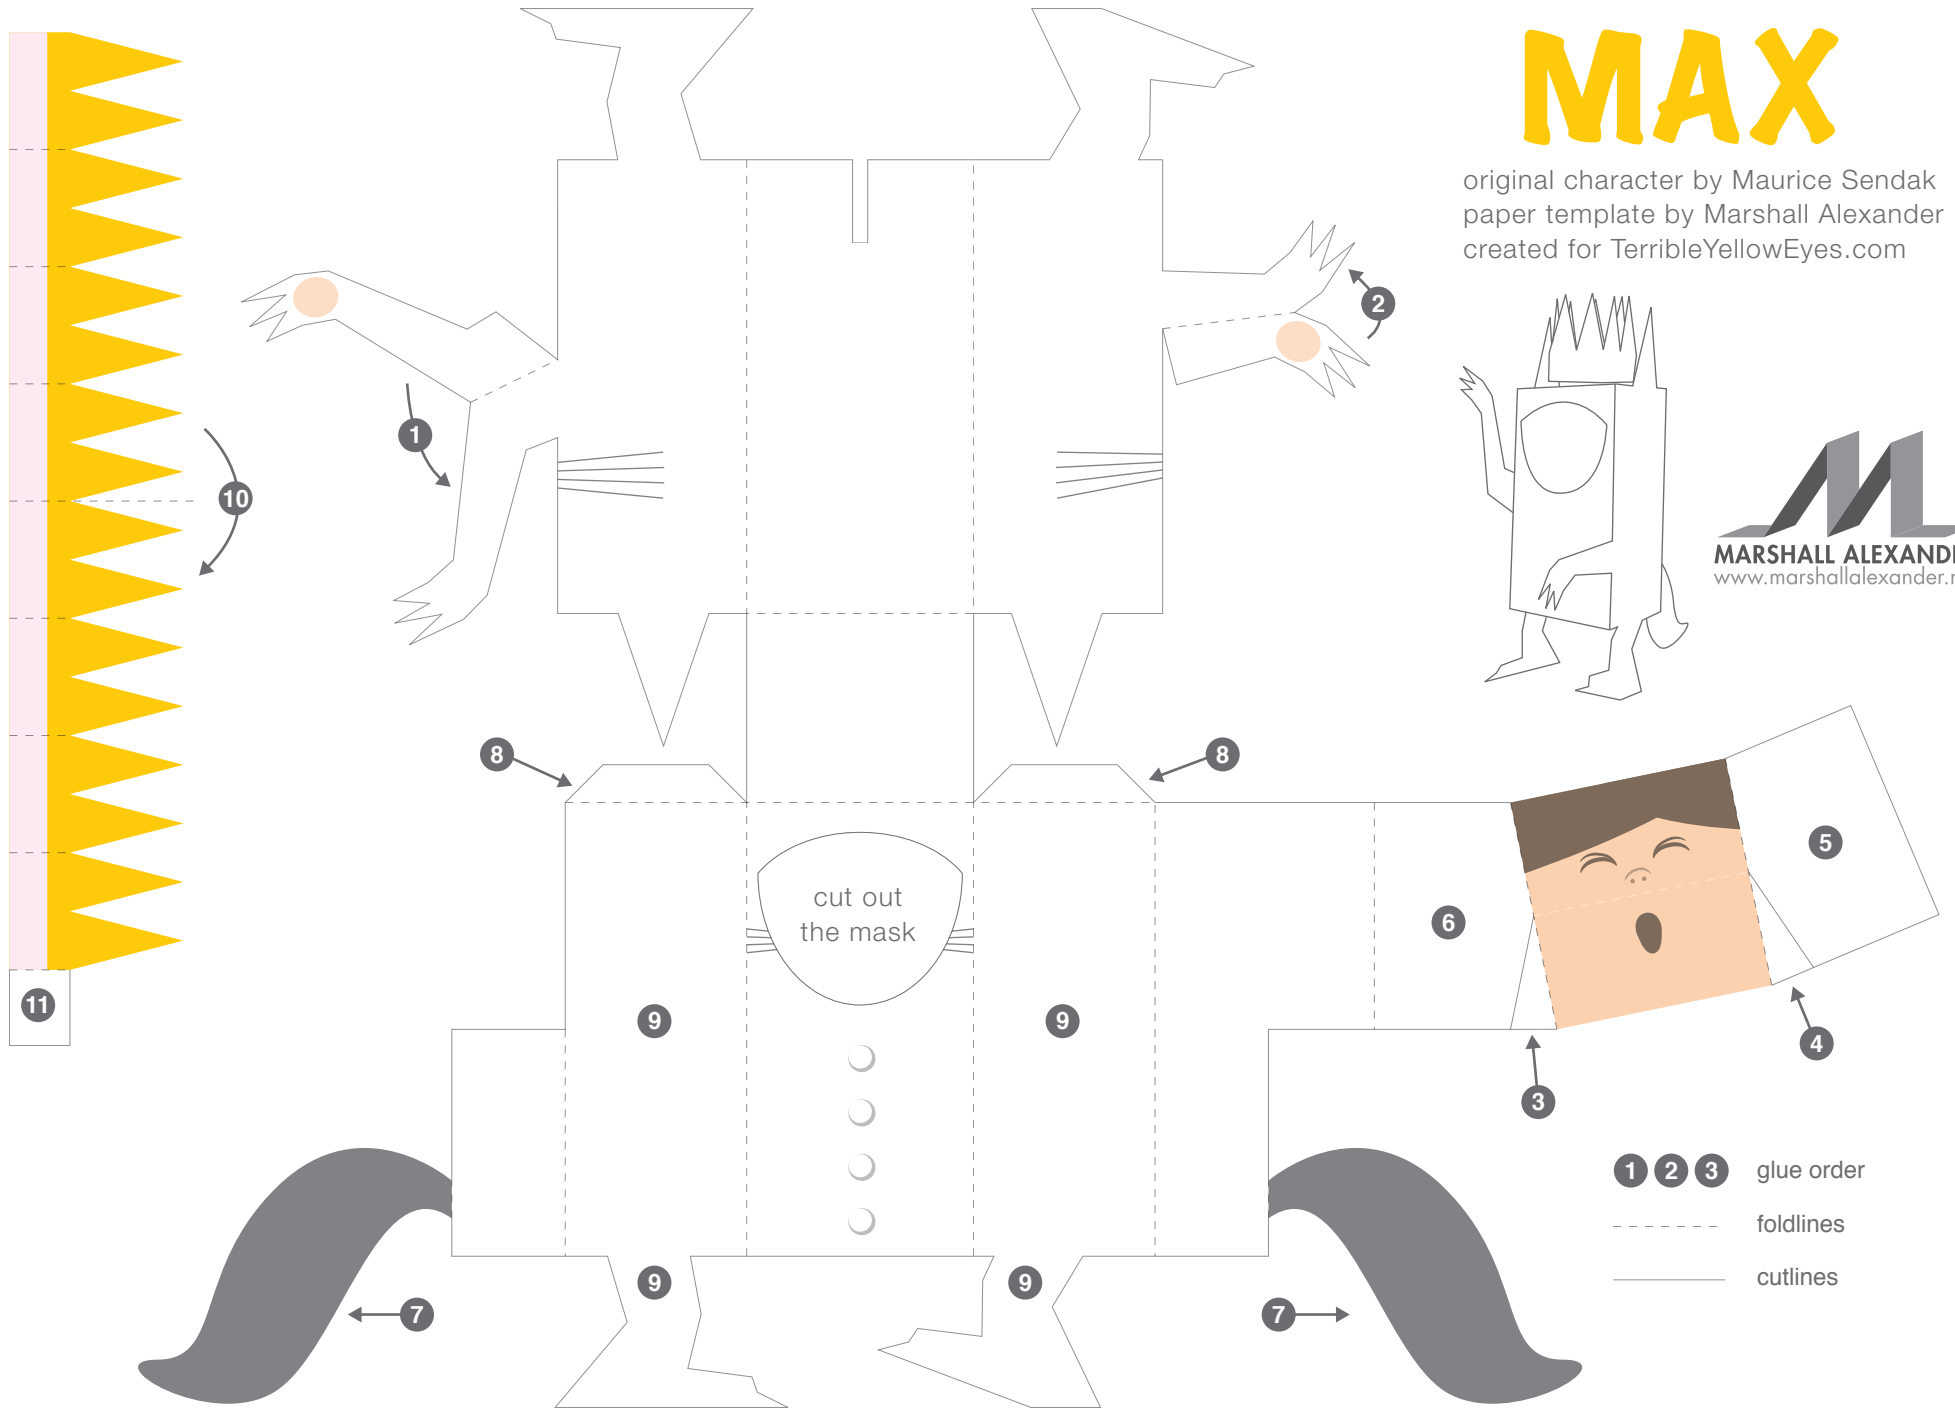

MAX

original character by Maurice Sendak
paper template by Marshall Alexander
created for TerribleYellowEyes.com

1 2 3 glue order

----- foldlines

————— cutlines